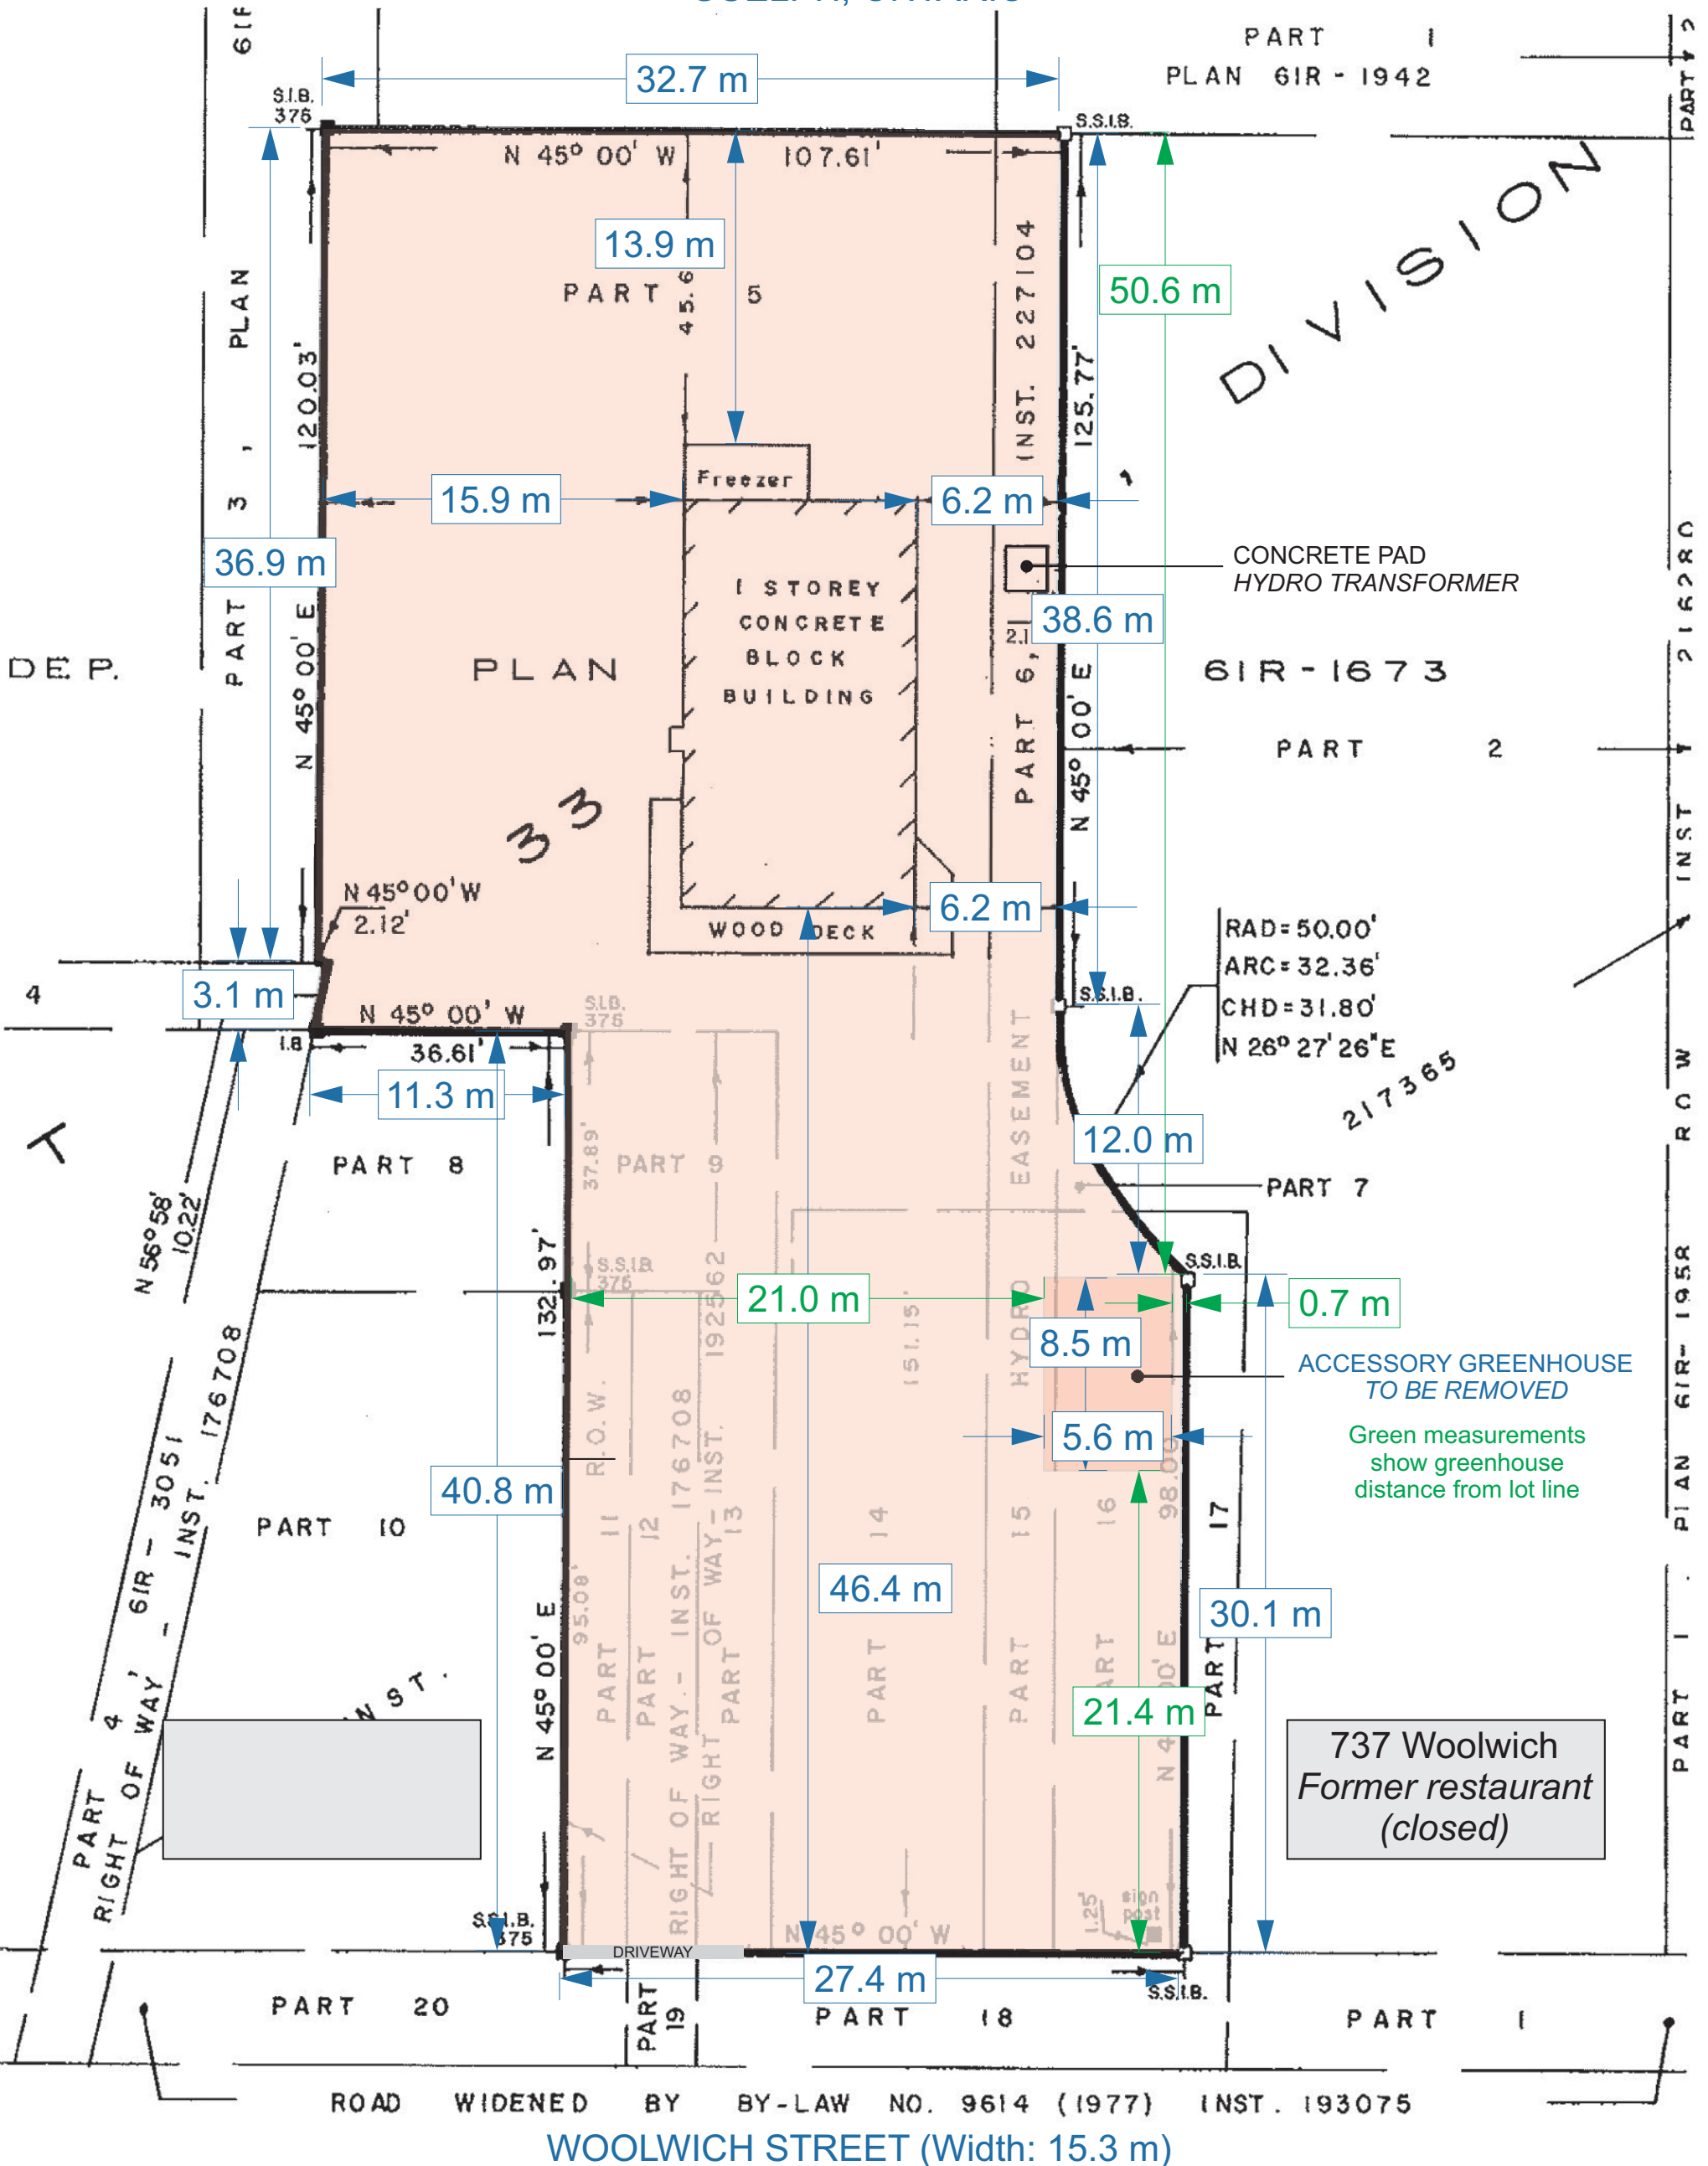

739 WOOLWICH STREET GUELPH, ONTARIO

32.7 m

13.9 m

50.6 m

15.9 m

6.2 m

36.9 m

38.6 m

3.1 m

11.3 m

12.0 m

21.0 m

0.7 m

8.5 m

40.8 m

5.6 m

ACCESSORY GREENHOUSE
TO BE REMOVED

Green measurements
show greenhouse
distance from lot line

46.4 m

30.1 m

21.4 m

27.4 m