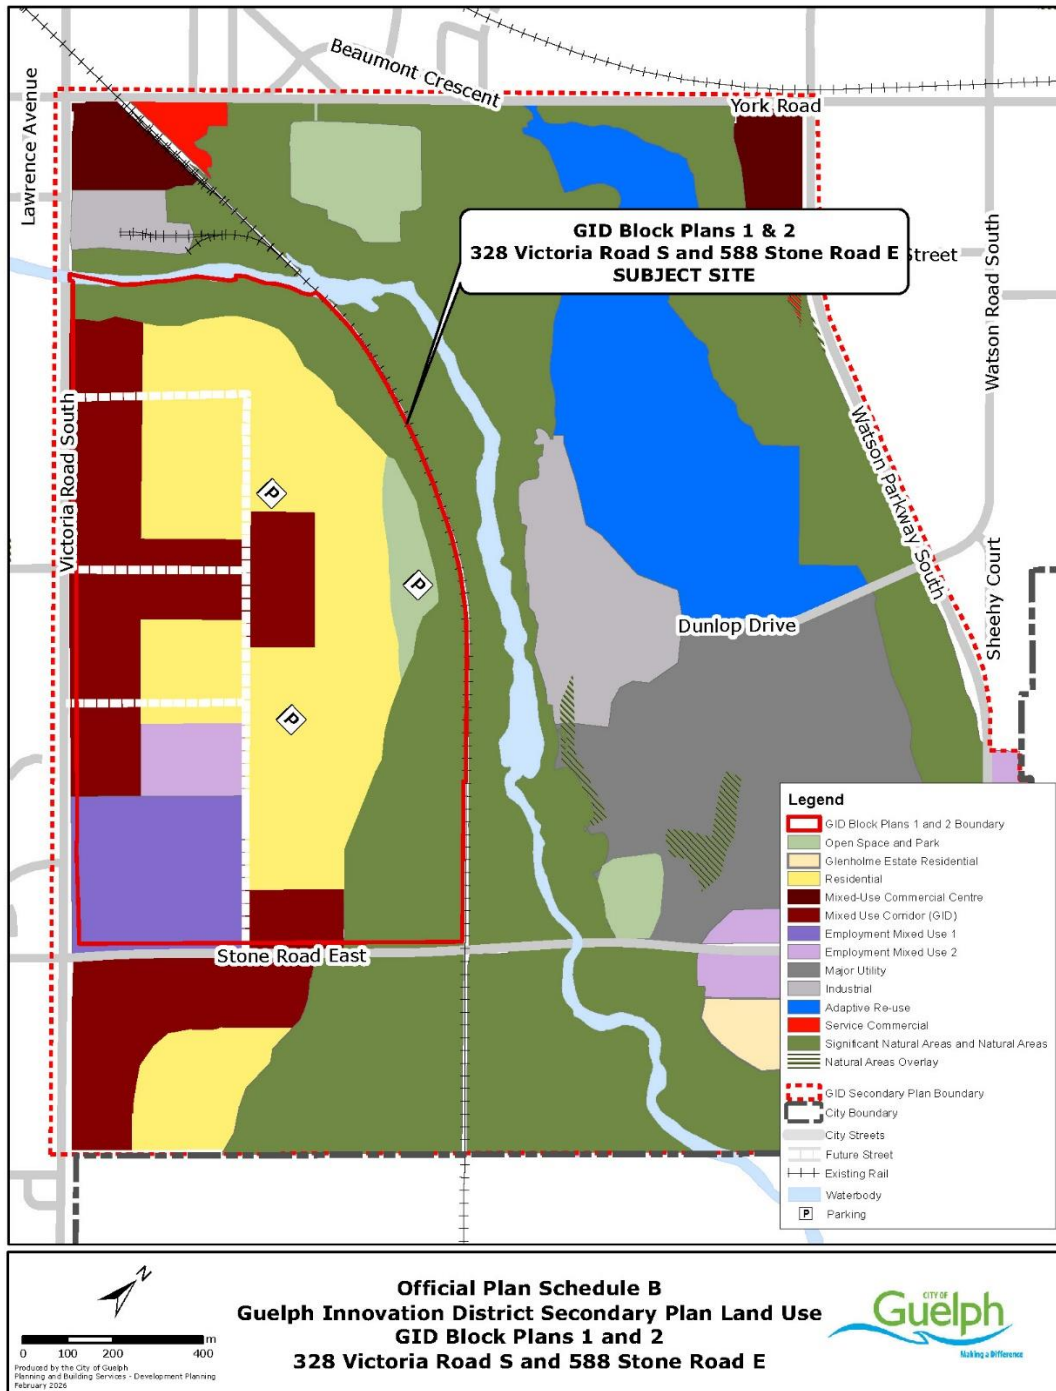

Attachment-3 Existing Guelph Innovation District Secondary Plan Land Use Designations and Policies

Figure 1: Guelph Innovation District Secondary Plan Land Use Schedule

Link to the Guelph Innovation District Secondary Plan policies: [Section 11.2 Guelph Innovation District Secondary Plan](#)