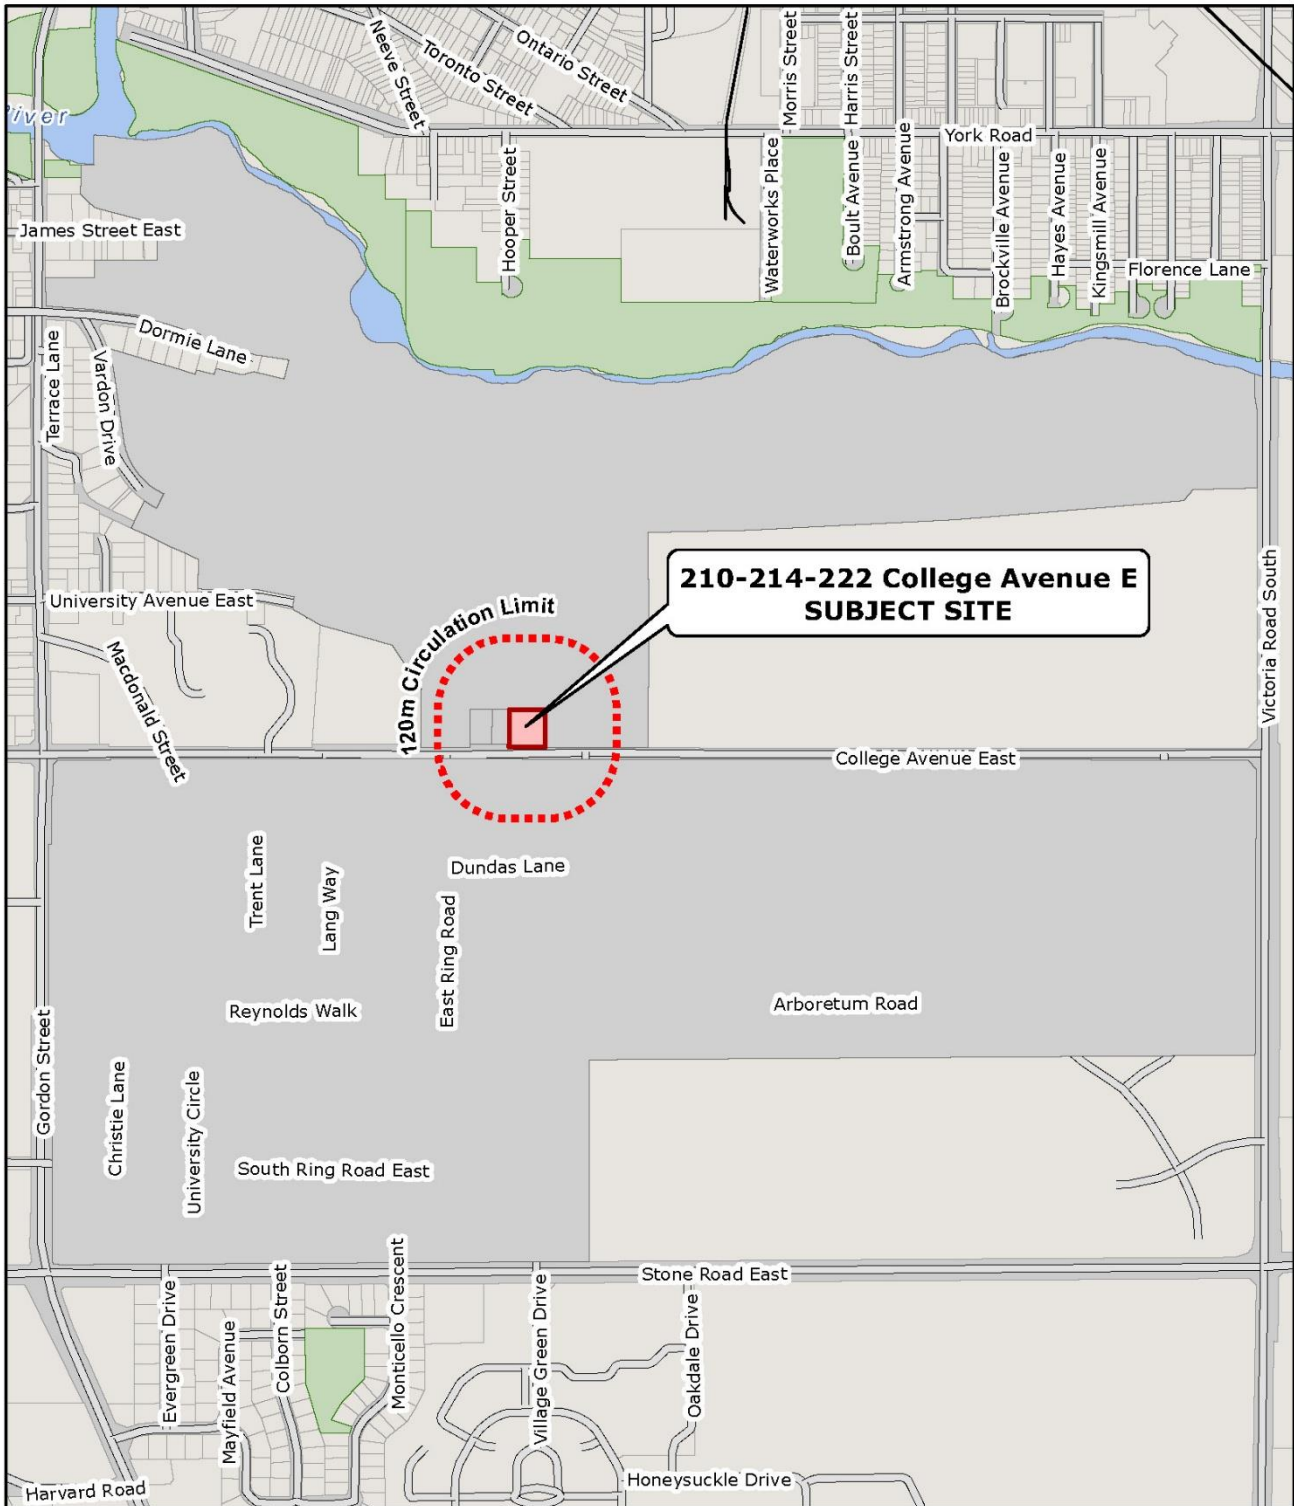

# Attachment-1 Location Map and 120m Circulation

Produced by the City of Guelph  
Planning and Building Services - Development Planning  
March 2026

## LOCATION MAP and 120m CIRCULATION AREA 210-214-222 College Avenue E