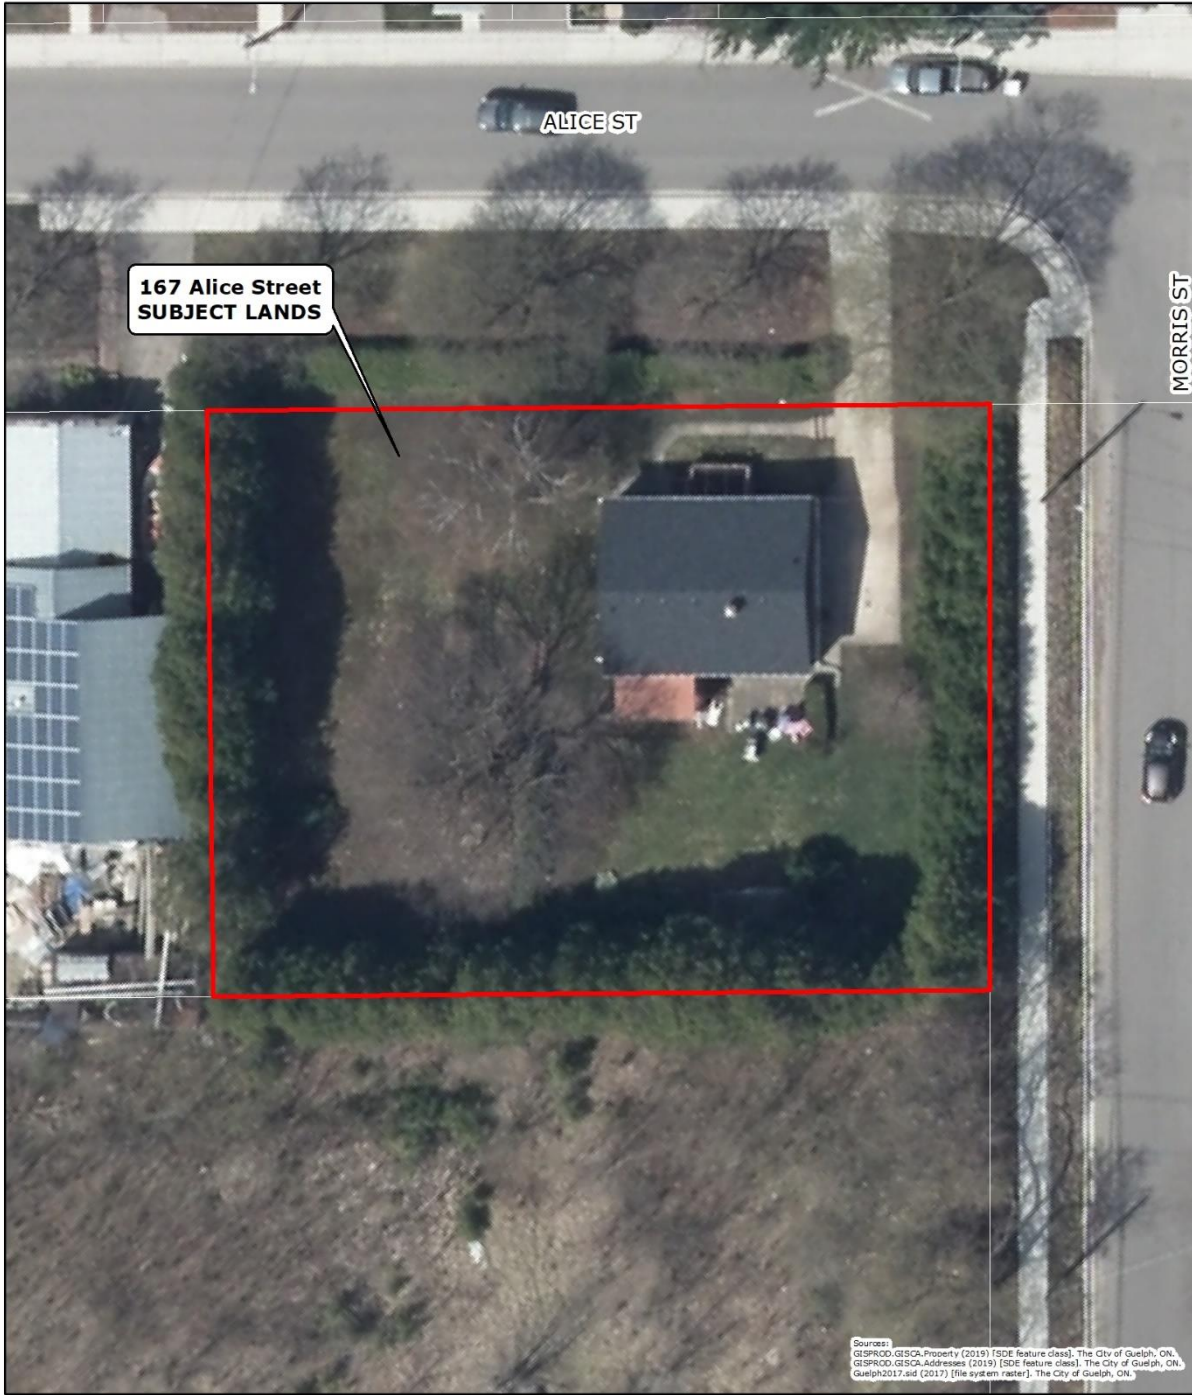

Attachment 2 – Aerial Photograph

0 2 4 8 12 16 m

Produced by the City of Guelph
Planning and Building Services - Development Planning
June 2019

2017 ORTHOPHOTO
167 Alice Street

The City of Guelph logo features the text 'CITY OF Guelph' in a green, sans-serif font, with 'CITY OF' in smaller letters above 'Guelph'. Below the text is a stylized blue wave graphic. To the right of the wave is the tagline 'Making a Difference' in a smaller, blue font.