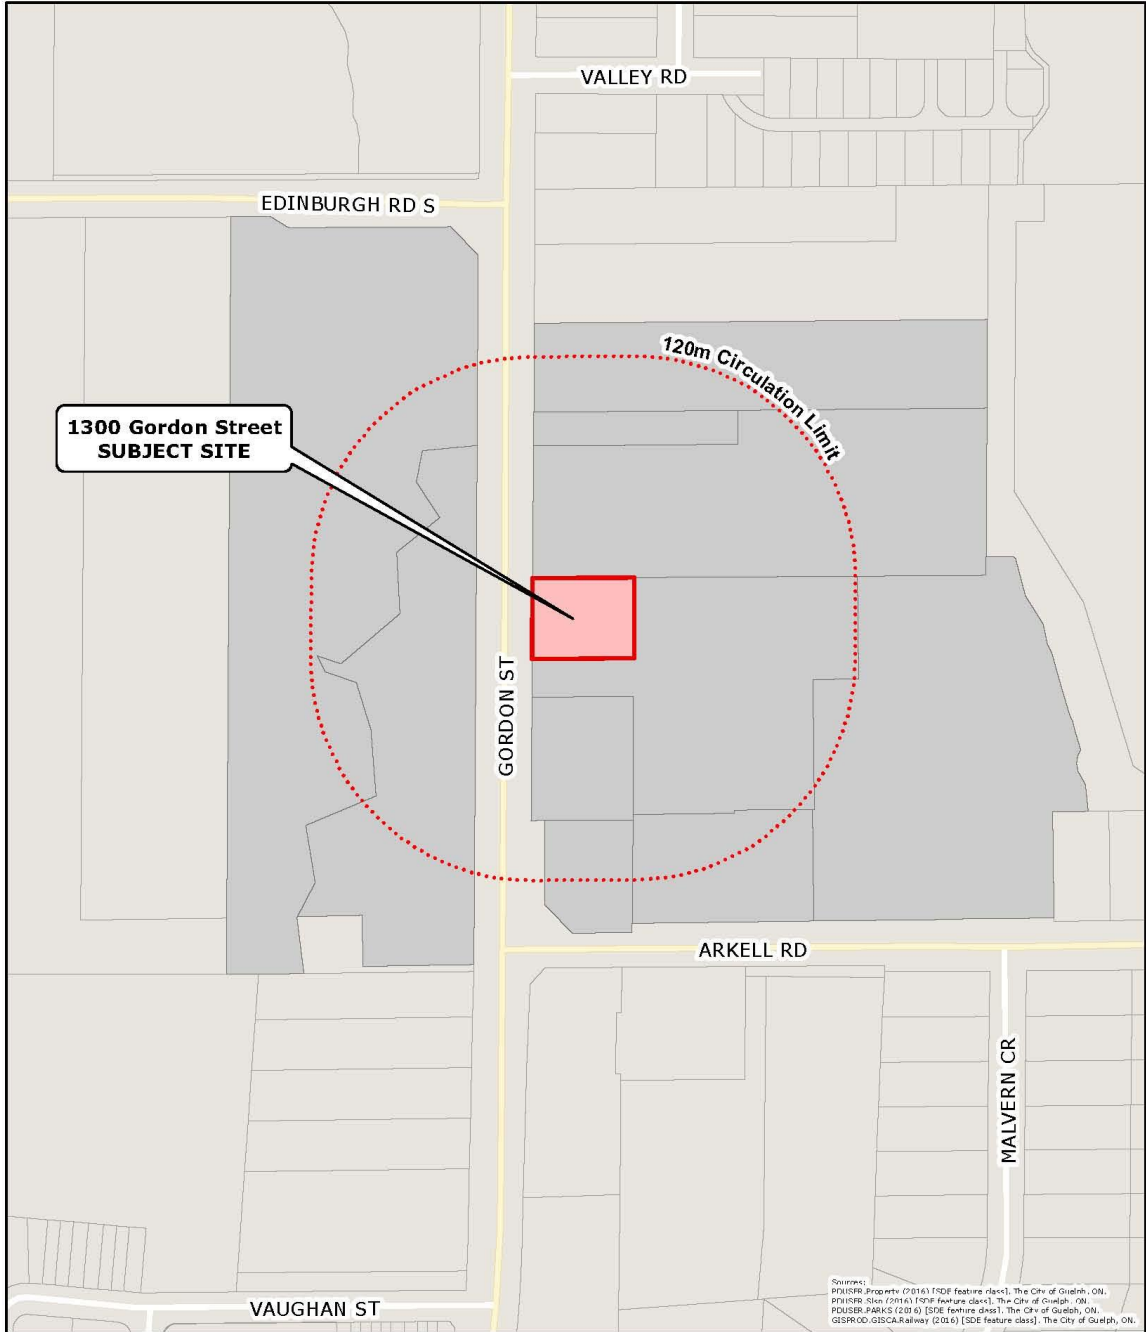

Attachment-1 Location Map

LOCATION MAP and 120m CIRCULATION AREA 1300 Gordon Street