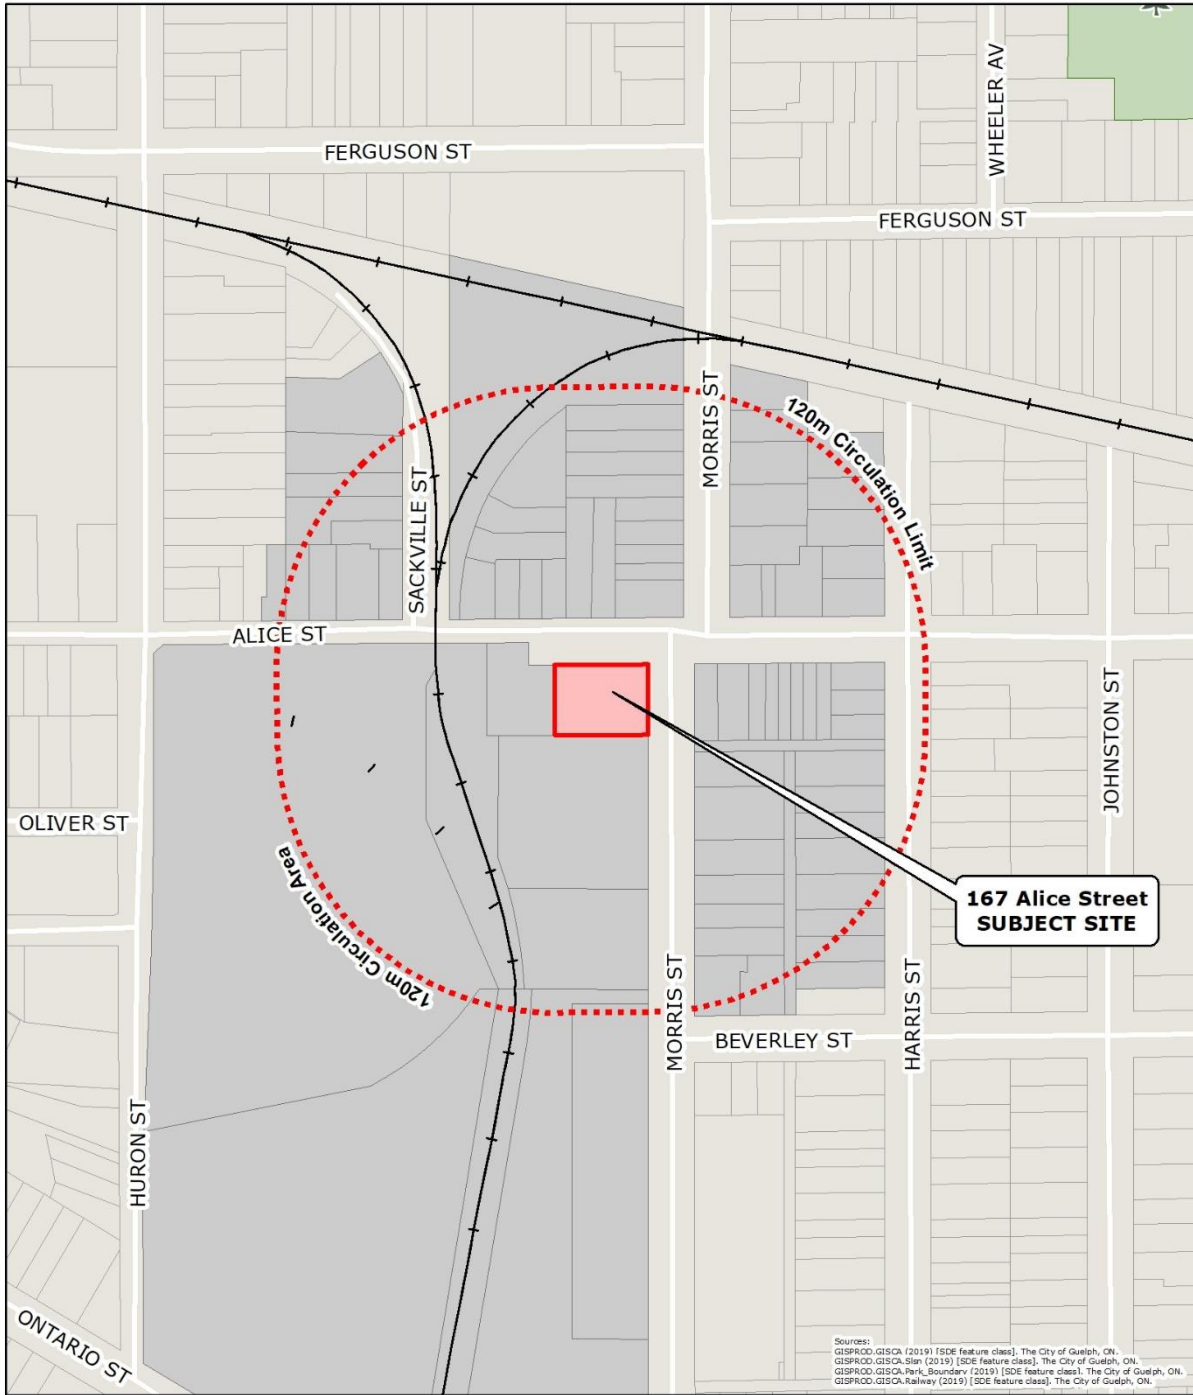

Attachment 1 – Location Map and 120m Circulation

LOCATION MAP and CIRCULATION AREA
167 Alice Street

Produced by the City of Guelph
Planning and Building Services - Development Planning
June 2019