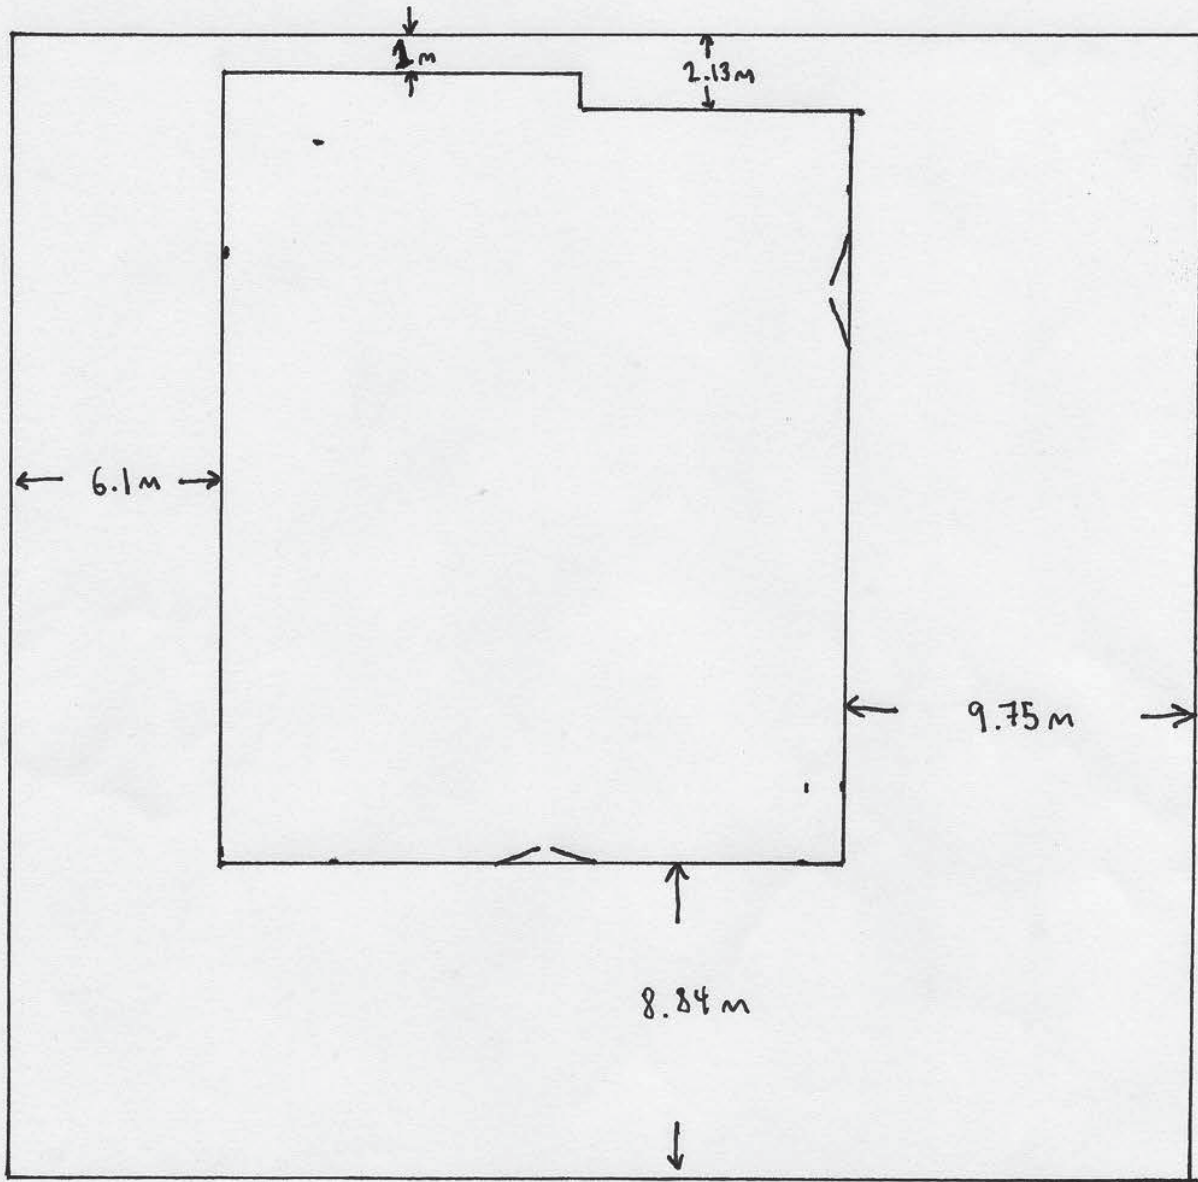

23 GARIBALDI ST.
SETBACKS

SCALE: 5mm = 1m

GARIBALDI ST.

EMPIRE ST.

JACOB GOLDFARB
07/10/2020