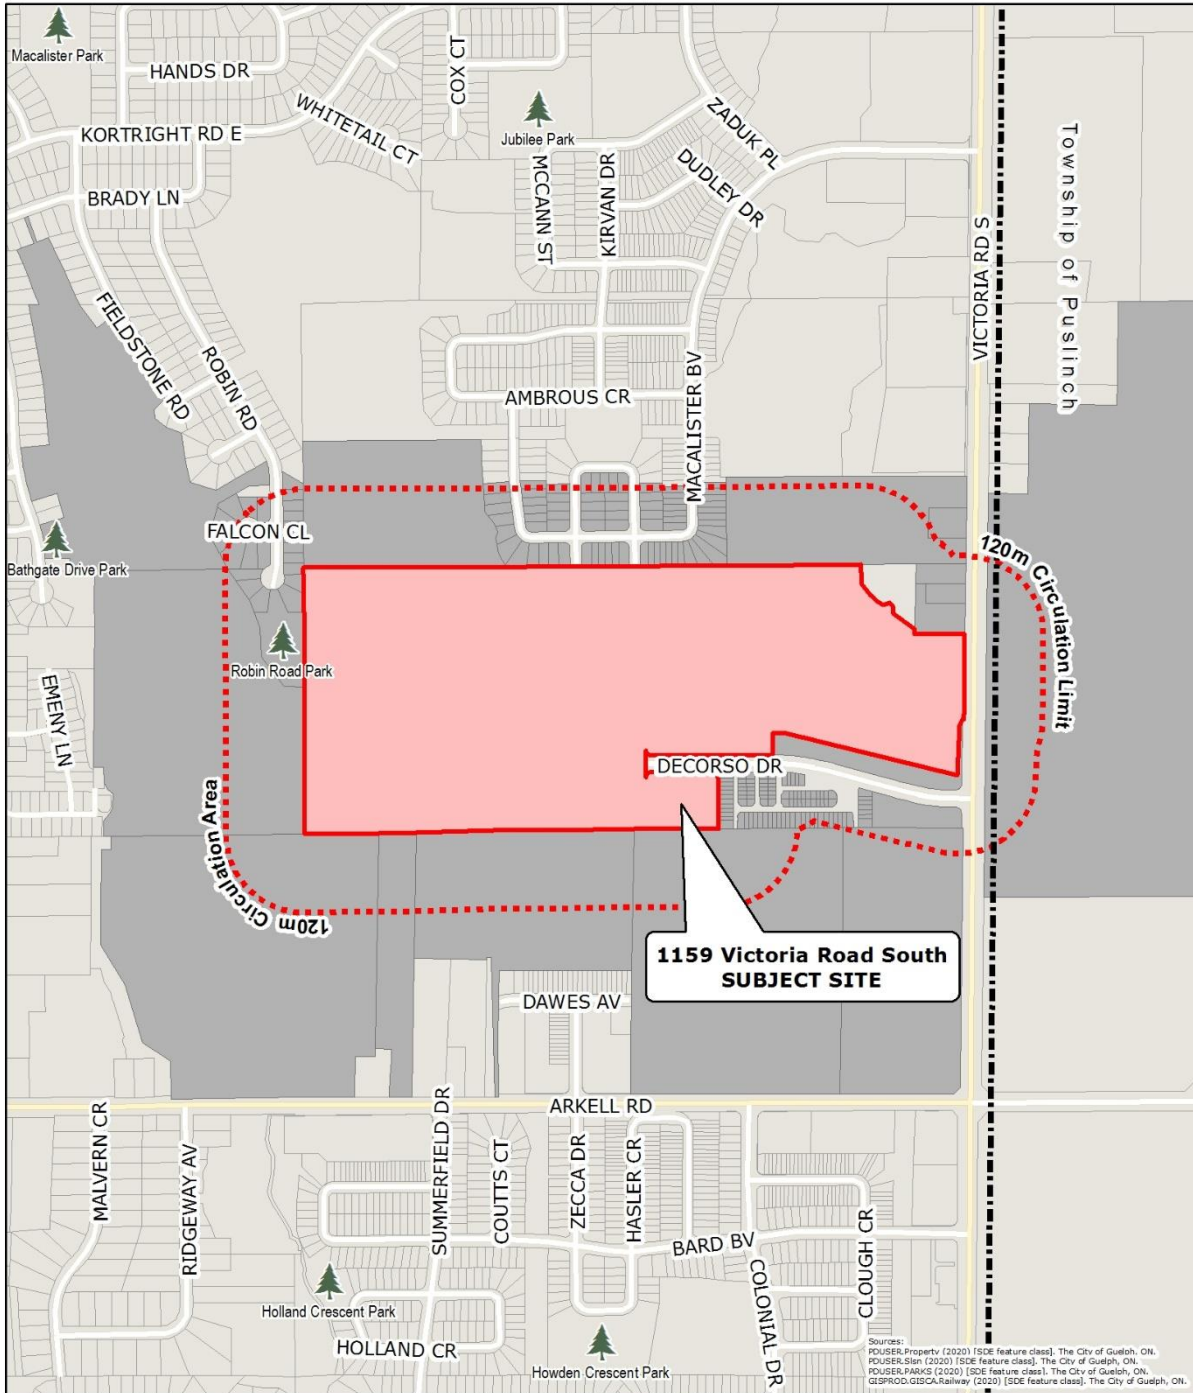

Attachment 1 – Location Map and 120m Circulation

 0 2550 100 150 200 250 300 350 400 m

Produced by the City of Guelph
 Planning and Building Services - Development Planning
 July 2020

LOCATION MAP and CIRCULATION AREA
1159 Victoria Road South