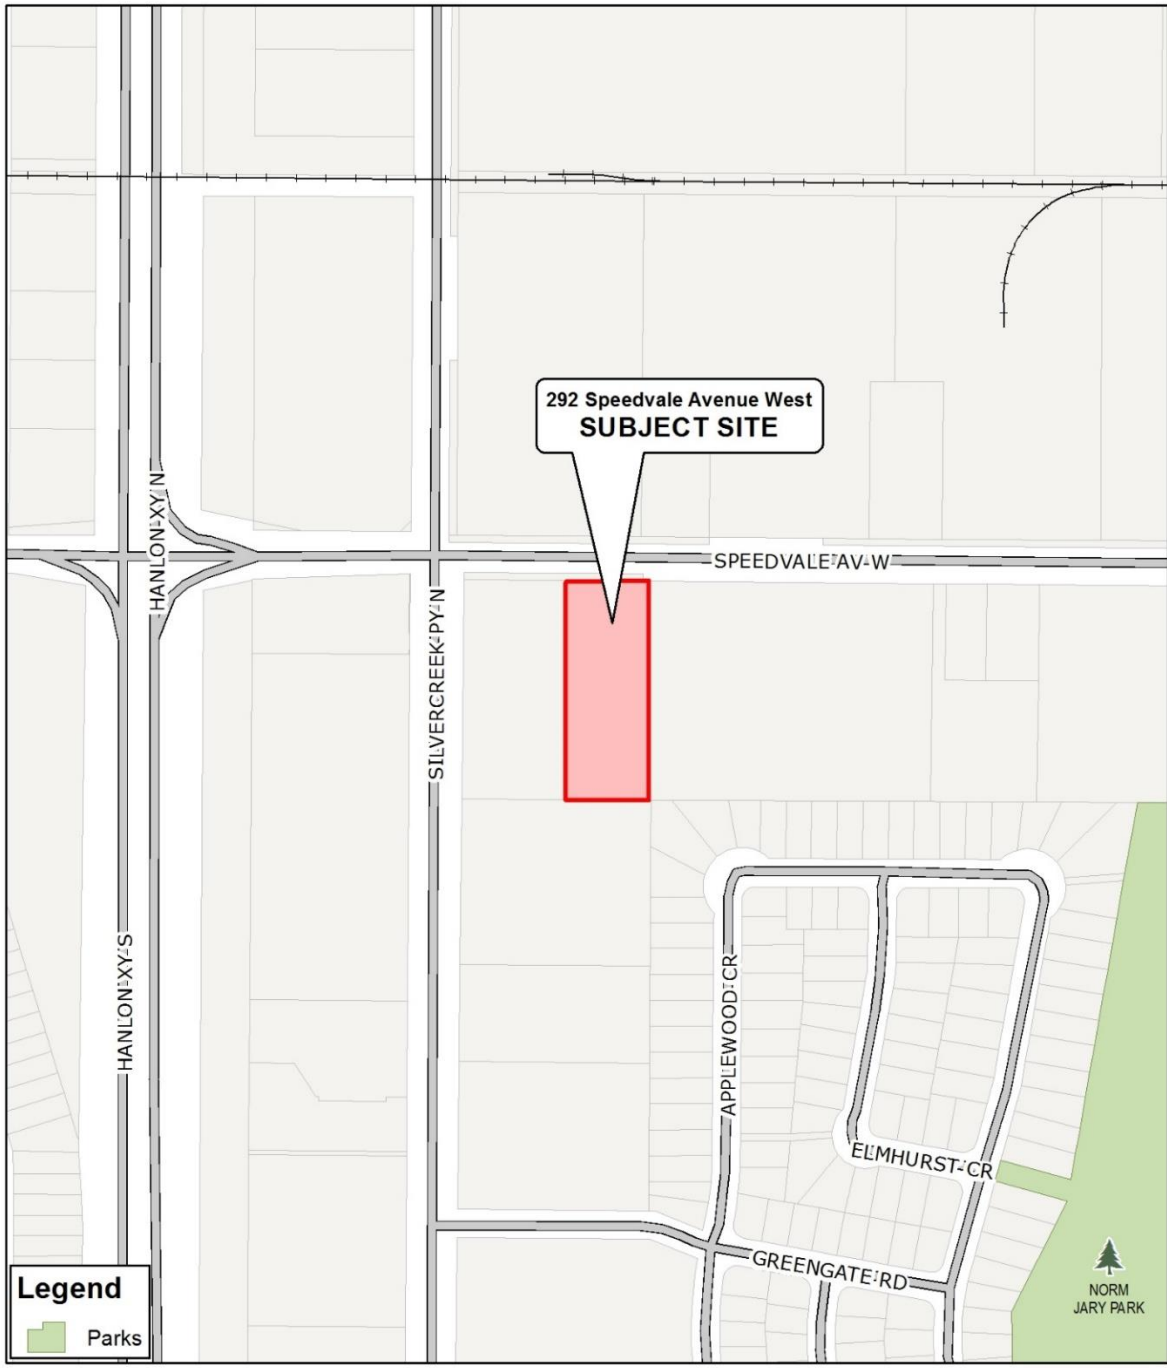

Attachment 1 – Location Map

0 25 50 100 150 m

Produced by the City of Guelph
Planning and Building Services
August, 2019

292 Speedvale Avenue West

CITY OF Guelph
Making a Difference